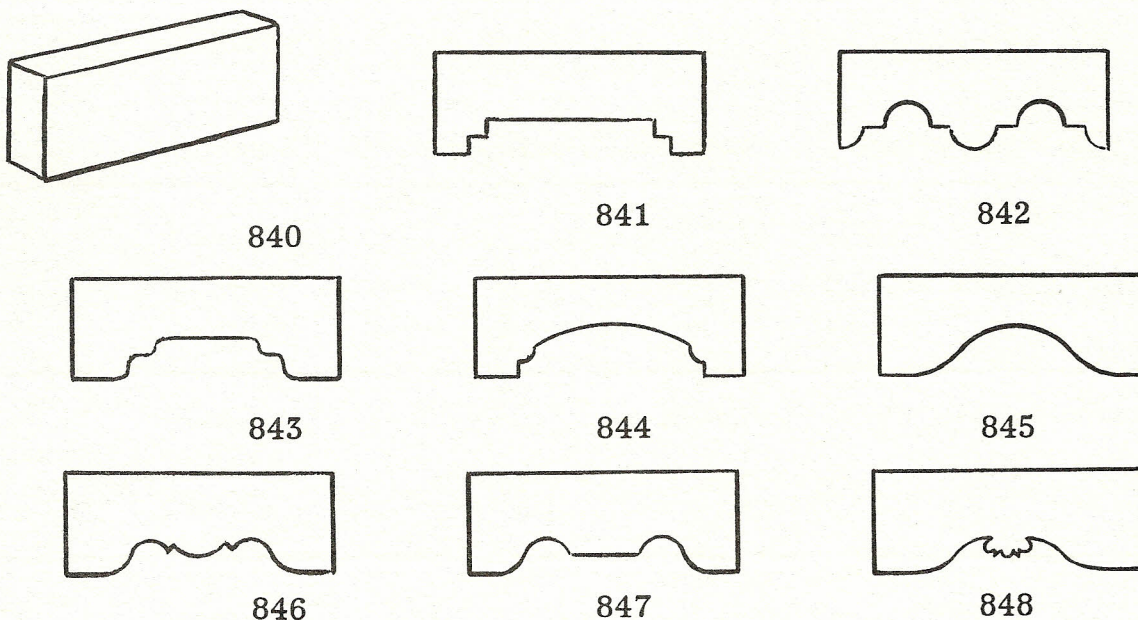

Yardage Requirements: 3 yards of 54" plain fabric

FOLDING SCREENS

Each panel measures 16" x 80" x 3/4", with any number of panels hinged together. You may have one or both sides quilted. You may choose one of our designs or you may provide a design of your own.

Yardage Requirements:
Per Panel

Unquilted
Quilted

3 yards of 54" plain fabric
4 yards of 54" plain fabric

CORNICES AND LAMBREQUINS

We trim our cornices and lambrequins with small welt along the top and bottom edges, and fully line the interior and dust cover. The sizes and designs are as limitless as the windows of your imagination. We offer the following more popular styles as suggestions.

Yardage Requirements: Depends on Size

PARTICLE BOARD TABLES

A great side table, made to the dimensions you need. Cover up the raw edges with one of our custom table rounds and you have a very decorative, yet functional accessory to any room.