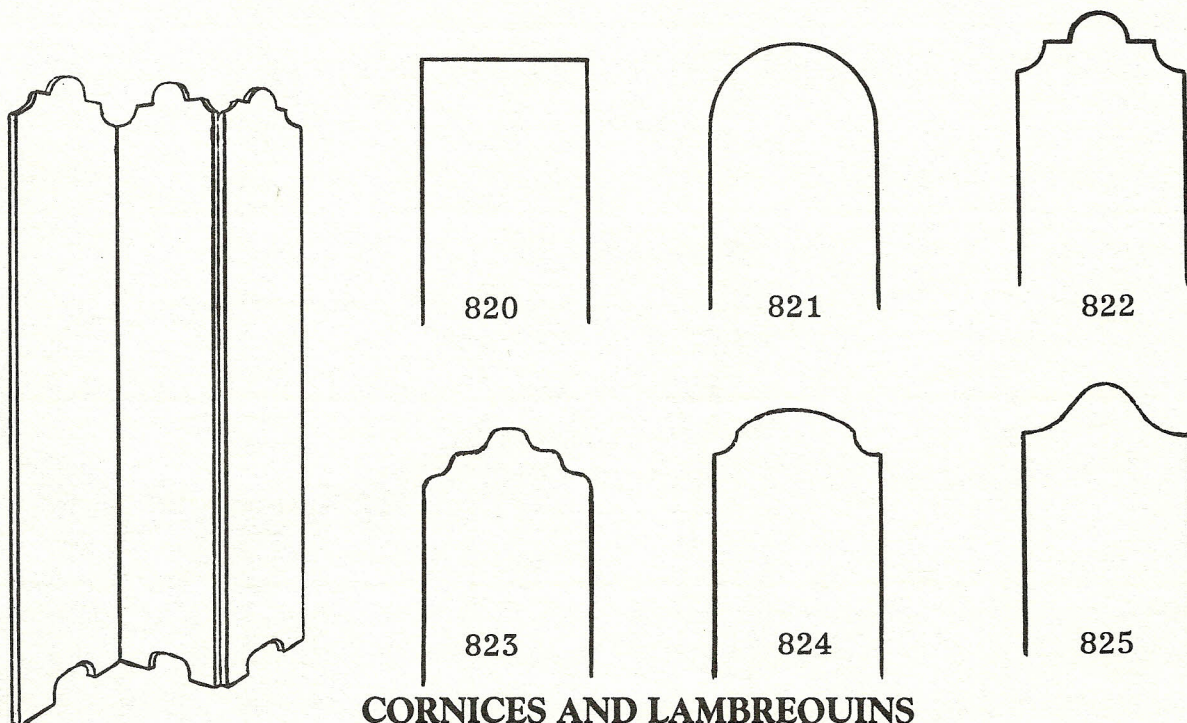

Yardage Requirements: 3 yards of 54" plain fabric

FOLDING SCREENS

Each panel measures 16" x 80" x 3/4", with any number of panels hinged together. You may have one or both sides quilted. You may choose one of our designs or you may provide a design of your own.

Yardage Requirements:
Per Panel

Unquilted
Quilted

3 yards of 54" plain fabric
4 yards of 54" plain fabric

CORNICES AND LAMBREQUINS

We trim our cornices and lambrequins with small welt along the top and bottom edges, and fully line the interior and dust cover. The sizes and designs are as limitless as the windows of your imagination. We offer the following more popular styles as suggestions.